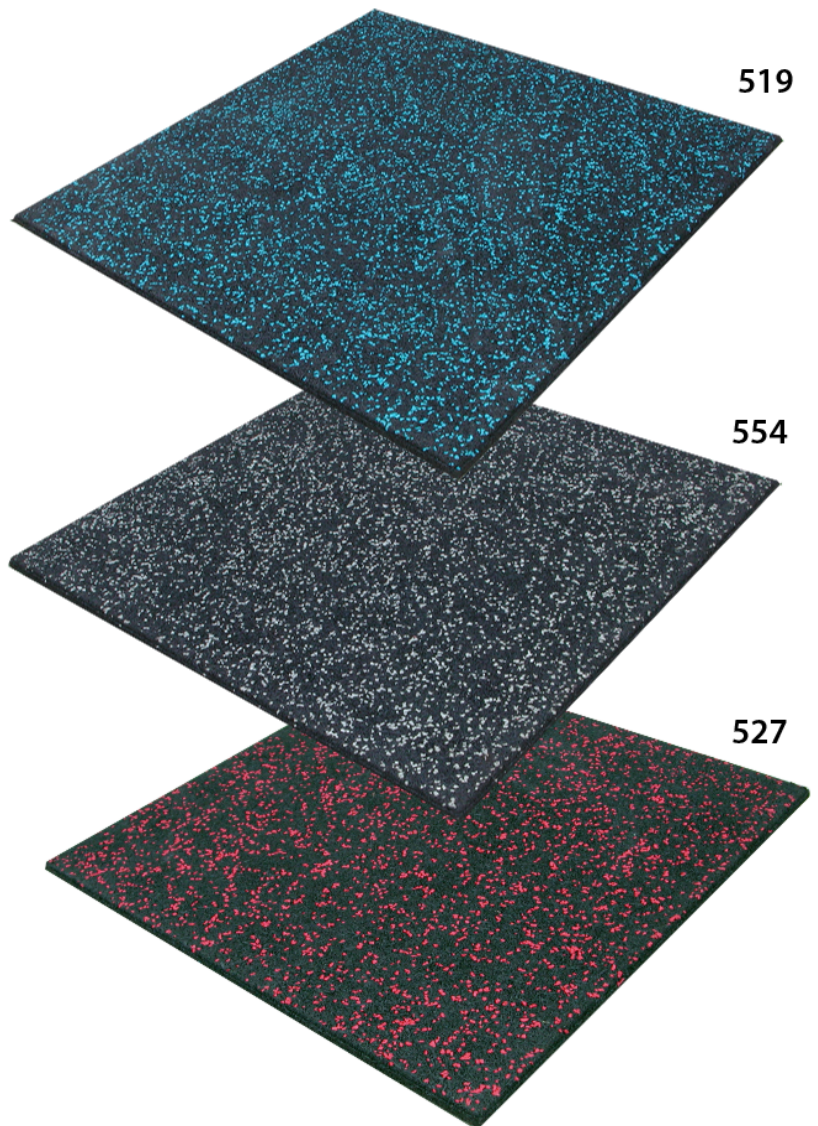

## HIGH IMPACT RUBBER TILES **GALAXY** TYPE

Sizes: 505 mm x 505 mm  
605 mm x 605 mm  
1010 mm x 1010 mm

Thickness: 15 mm to 100 mm

### Colors

Black

Blue Fleck (519)

Gray Fleck (554)

Bright Red Fleck (527)

Special Colors can be made  
upon request.

[www.rephouse.com](http://www.rephouse.com)