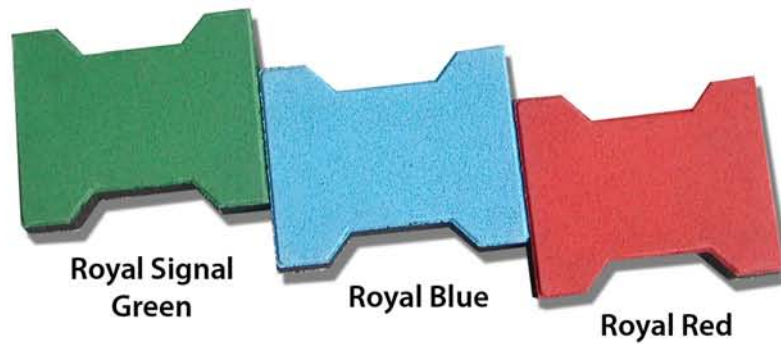

**EQUINE FLOORING**

## EVOPAVE INTERLOCKING PAVERS

**Galaxy** - 25 mm to 50 mm

**Royal** - 25 mm to 50 mm

**Basic** - 25 mm to 50 mm

Dimensions:

200 mm (L) x 160 / 115 mm (W)

[www.rephouse.com](http://www.rephouse.com)