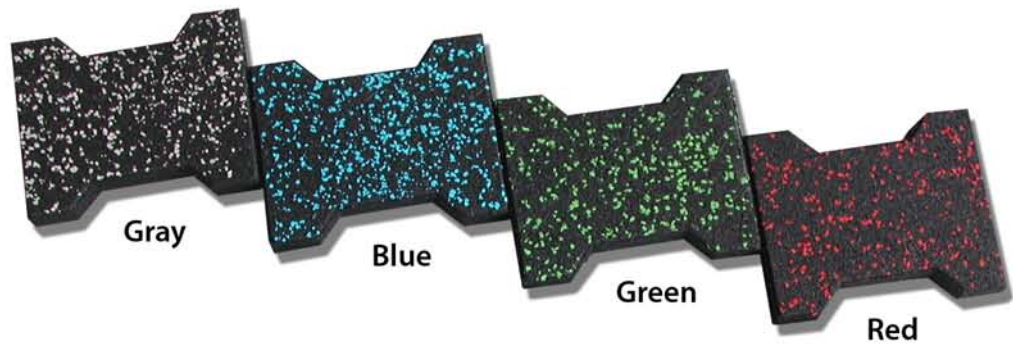

**EQUINE FLOORING**

## EVOPAVE INTERLOCKING PAVERS

**Galaxy** - 25 mm to 50 mm

**Royal** - 25 mm to 50 mm

**Basic** - 25 mm to 50 mm

Dimensions:

200 mm (L) x 160 / 115 mm (W)

[www.rephouse.com](http://www.rephouse.com)