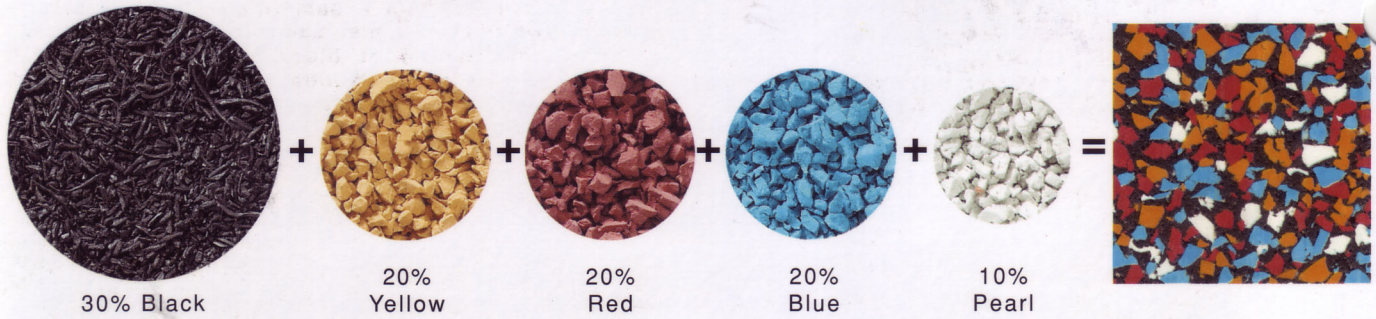

# COLOR SERIES

The colors below are a sampling of the Neoflex™ Series Flooring available. Each series has a varying content combination of black recycled rubber and colored EPDM synthetic rubber. The colors shown are for demonstration purposes and are selected from our standard color range.

## 800 SERIES

100% Colored EPDM Rubbers

801

806

810

816

More colors available. Call us. [www.rephouse.com](http://www.rephouse.com).

## Create Your Own Color

## Available Colors