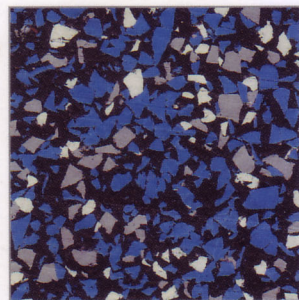

# COLOR SERIES

The colors below are a sampling of the Neoflex™ Series Flooring available. Each series has a varying content combination of black recycled rubber and colored EPDM synthetic rubber. The colors shown are for demonstration purposes and are selected from our standard color range.

## 700 SERIES

30% Recycled / 70% Colored EPDM Rubbers

735

747

749

775

## 800 SERIES

100% Colored EPDM Rubbers

801

806

810

816

More colors available. Call us. [www.rephouse.com](http://www.rephouse.com).