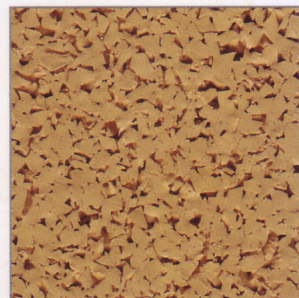

# COLOR SERIES

The colors below are a sampling of the Neoflex™ Series Flooring available. Each series has a varying content combination of black recycled rubber and colored EPDM synthetic rubber. The colors shown are for demonstration purposes and are selected from our standard color range.

## 800 SERIES

100% Colored EPDM Rubbers

801

806

810

816

More colors available. Call us. [www.rephouse.com](http://www.rephouse.com).

## Create Your Own Color