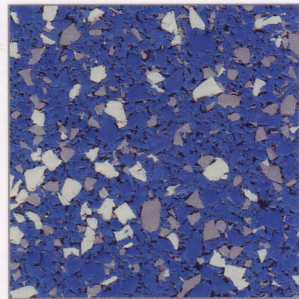

# COLOR SERIES

The colors below are a sampling of the Neoflex™ Series Flooring available. Each series has a varying content combination of black recycled rubber and colored EPDM synthetic rubber. The colors shown are for demonstration purposes and are selected from our standard color range.

## 500 SERIES

80% Recycled / 20% Colored EPDM Rubbers

504

519

553

554

## 600 SERIES

≤5% Recycled / ≥95% Colored EPDM Rubbers

604

621

642

667

## 700 SERIES

30% Recycled / 70% Colored EPDM Rubbers

735

747

749

775