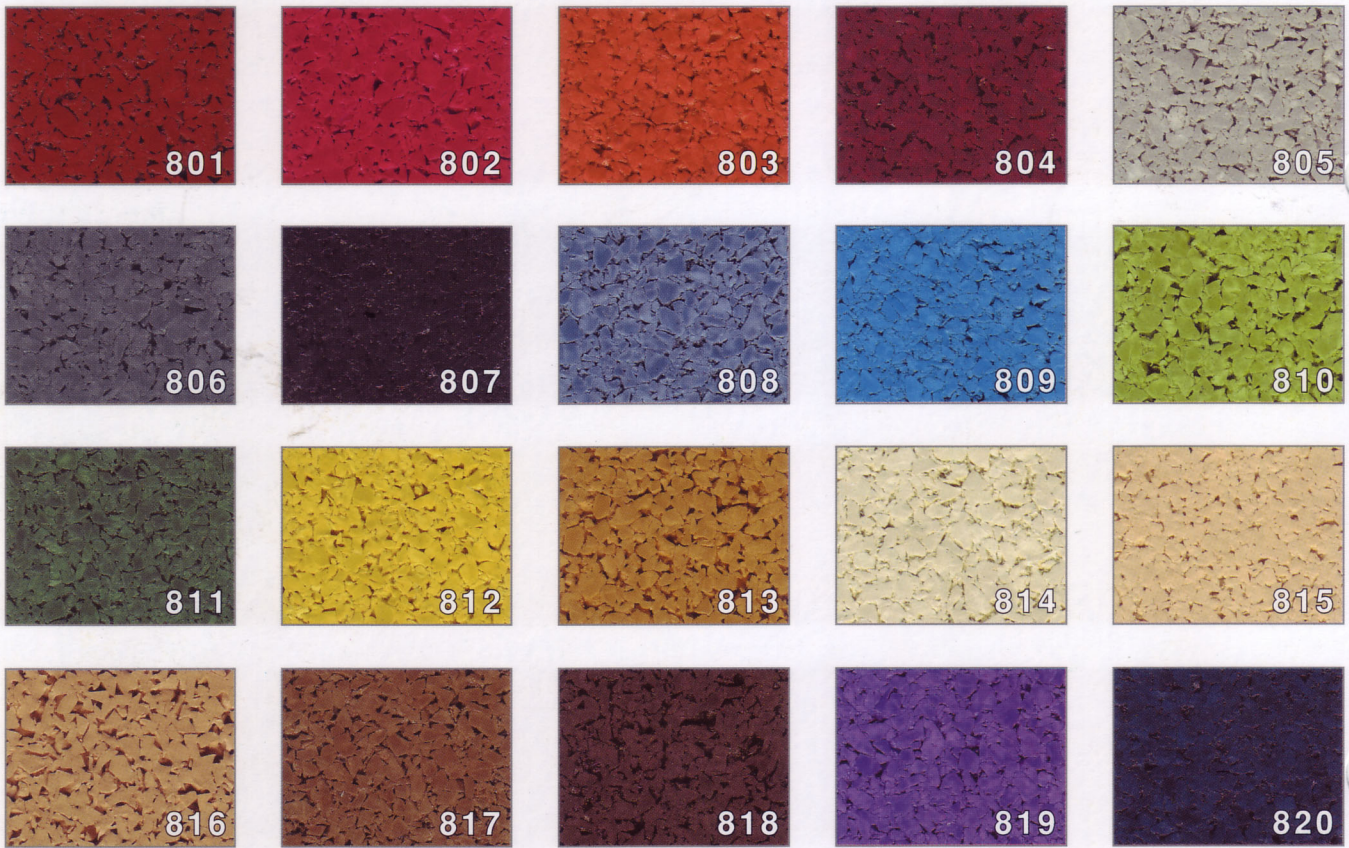

# COLOR SERIES

The colors below are a sampling of the Neoflex™ Series Flooring available. Each series has a varying content combination of black recycled rubber and colored EPDM synthetic rubber. The colors shown are for demonstration purposes and are selected from our standard color range.

## 800 SERIES

100% Colored EPDM Rubbers

801

806

810

816

More colors available. Call us. [www.rephouse.com](http://www.rephouse.com).

## Create Your Own Color

## Available Colors