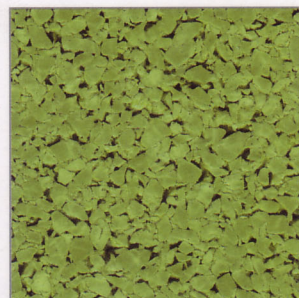

# COLOR SERIES

The colors below are a sampling of the Neoflex™ Series Flooring available. Each series has a varying content combination of black recycled rubber and colored EPDM synthetic rubber. The colors shown are for demonstration purposes and are selected from our standard color range.

## 800 SERIES

100% Colored EPDM Rubbers

801

806

810

816

More colors available. Call us. [www.rephouse.com](http://www.rephouse.com).

## Create Your Own Color

## Available Colors