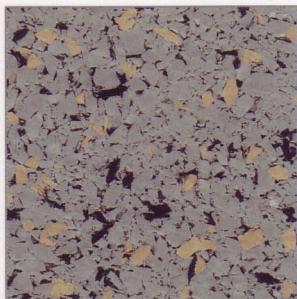

# COLOR SERIES

The colors below are a sampling of the Neoflex™ Series Flooring available. Each series has a varying content combination of black recycled rubber and colored EPDM synthetic rubber. The colors shown are for demonstration purposes and are selected from our standard color range.

## 500 SERIES

80% Recycled / 20% Colored EPDM Rubbers

504

519

553

554

## 600 SERIES

≤5% Recycled / ≥95% Colored EPDM Rubbers

604

621

642

667

## 700 SERIES

30% Recycled / 70% Colored EPDM Rubbers

735

747

749

775