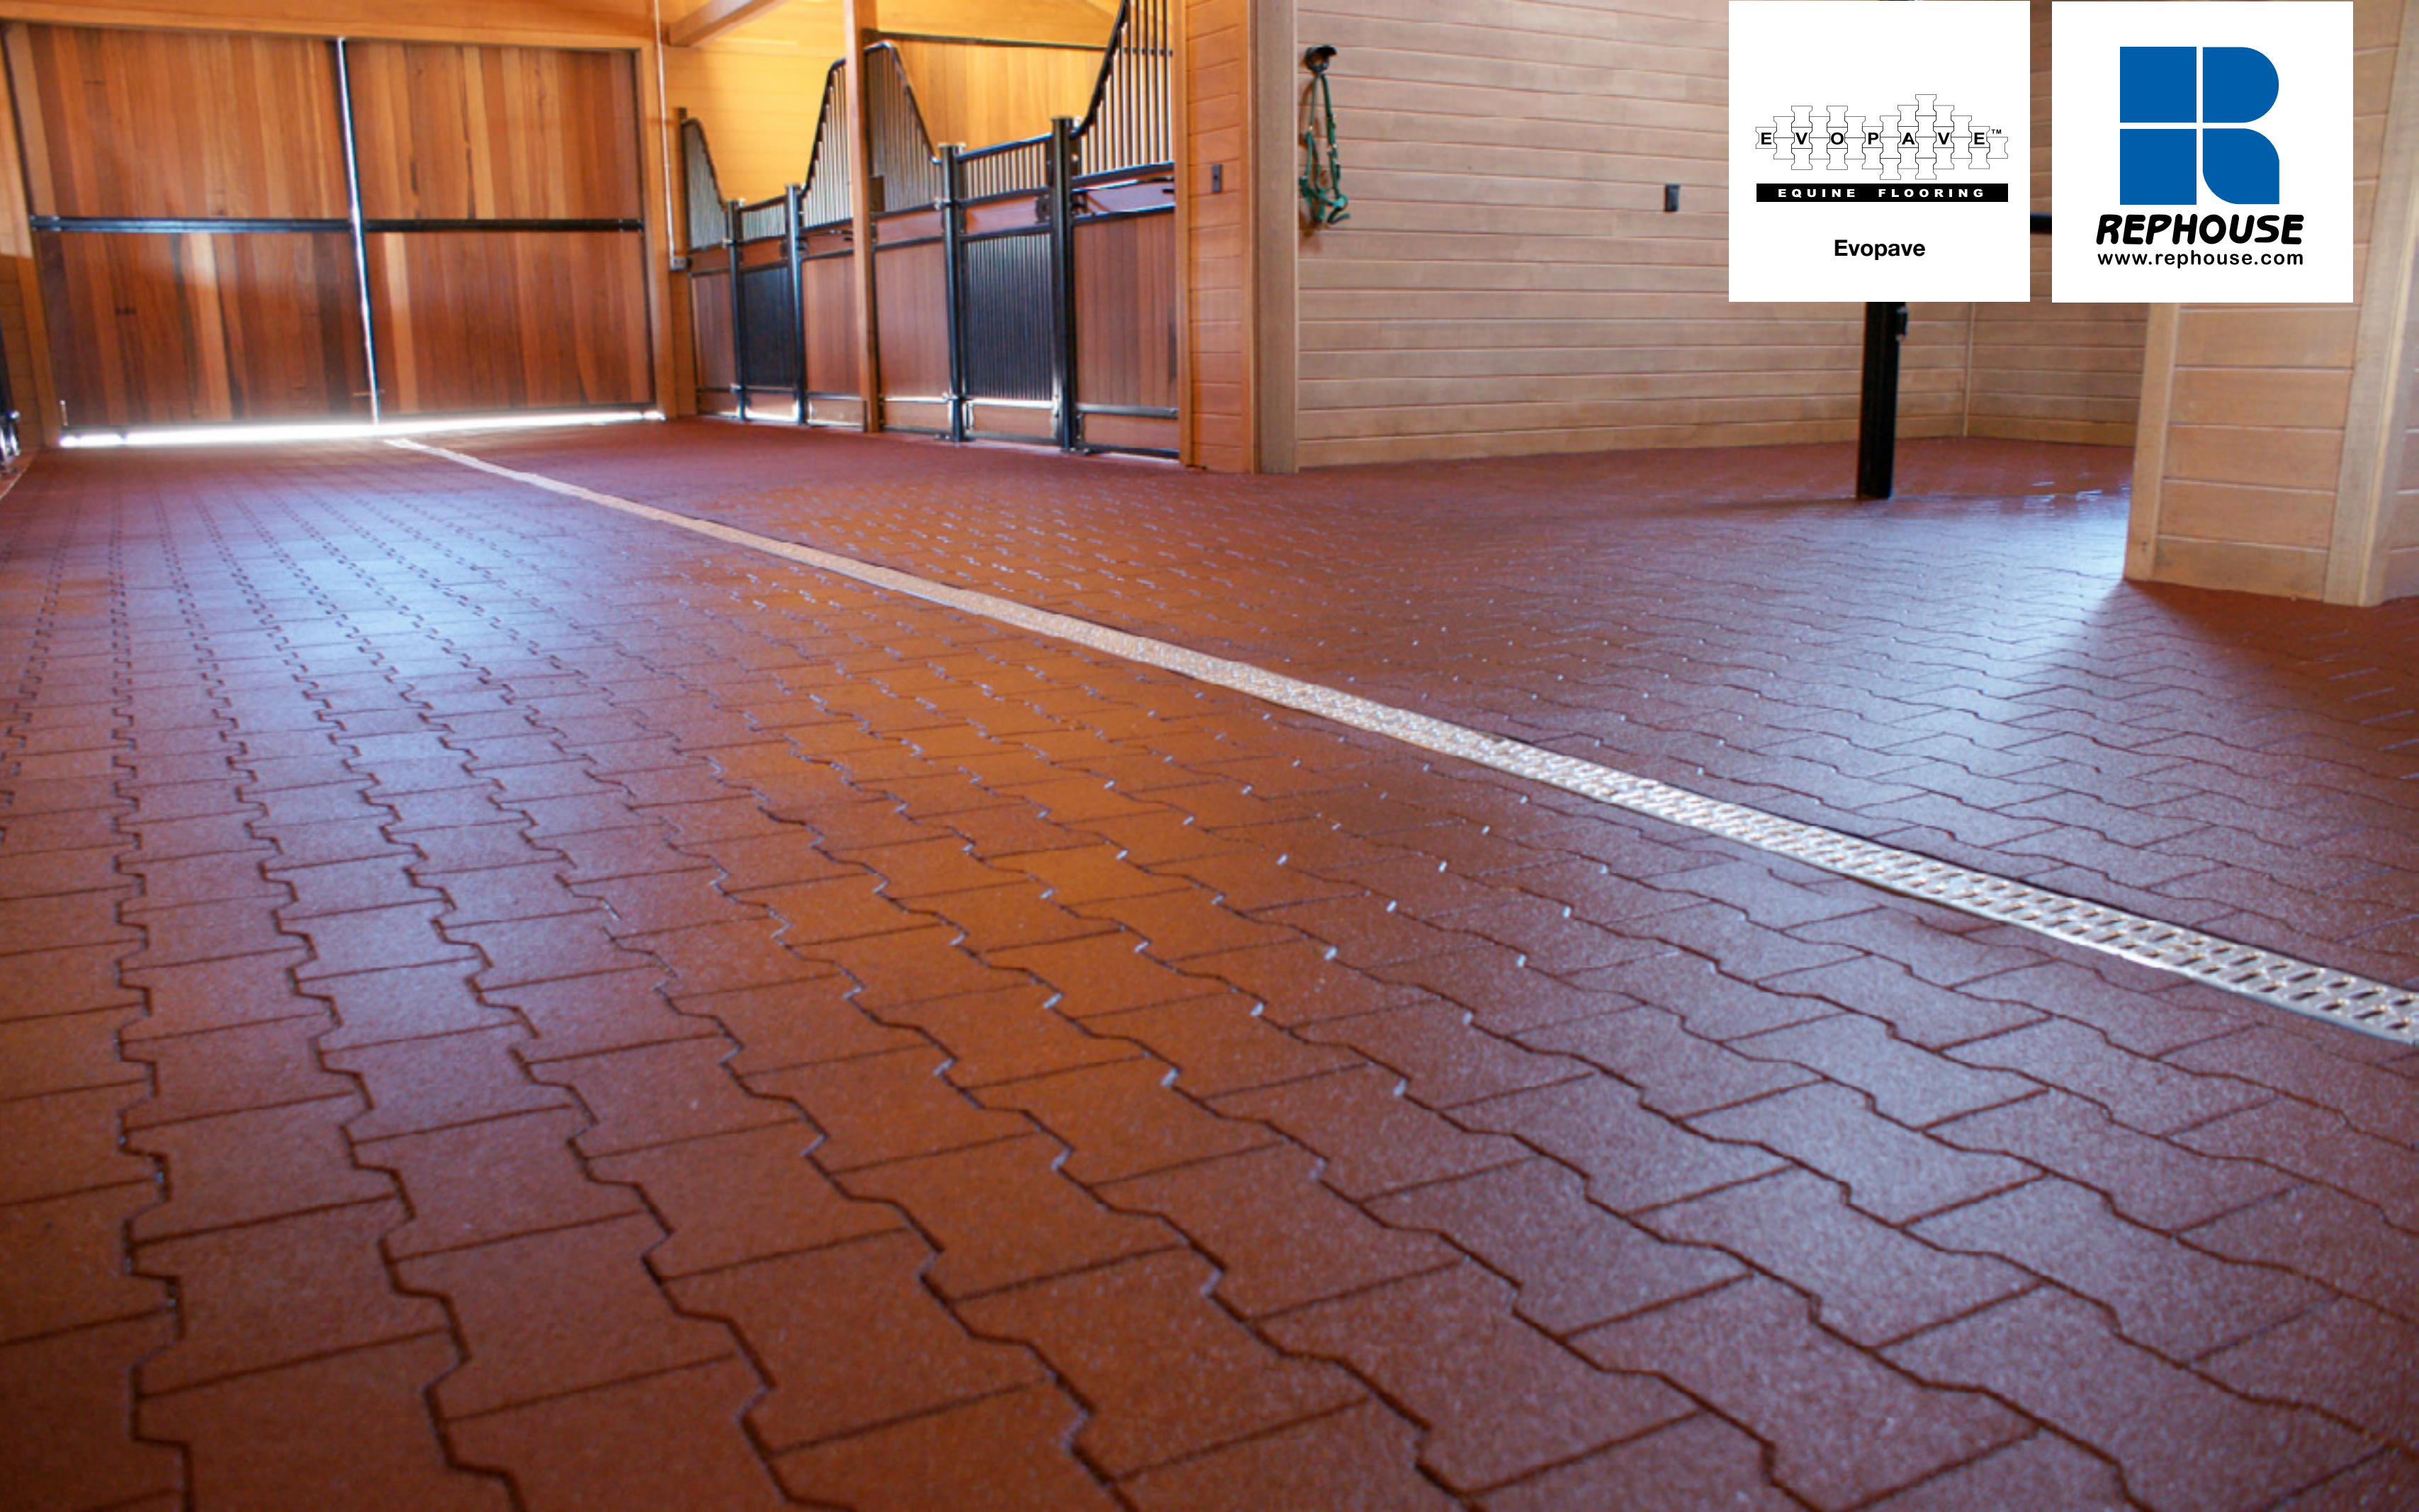

EVOPAVE™
EQUINE FLOORING

Evopave

REPHOUSE
www.rephouse.com