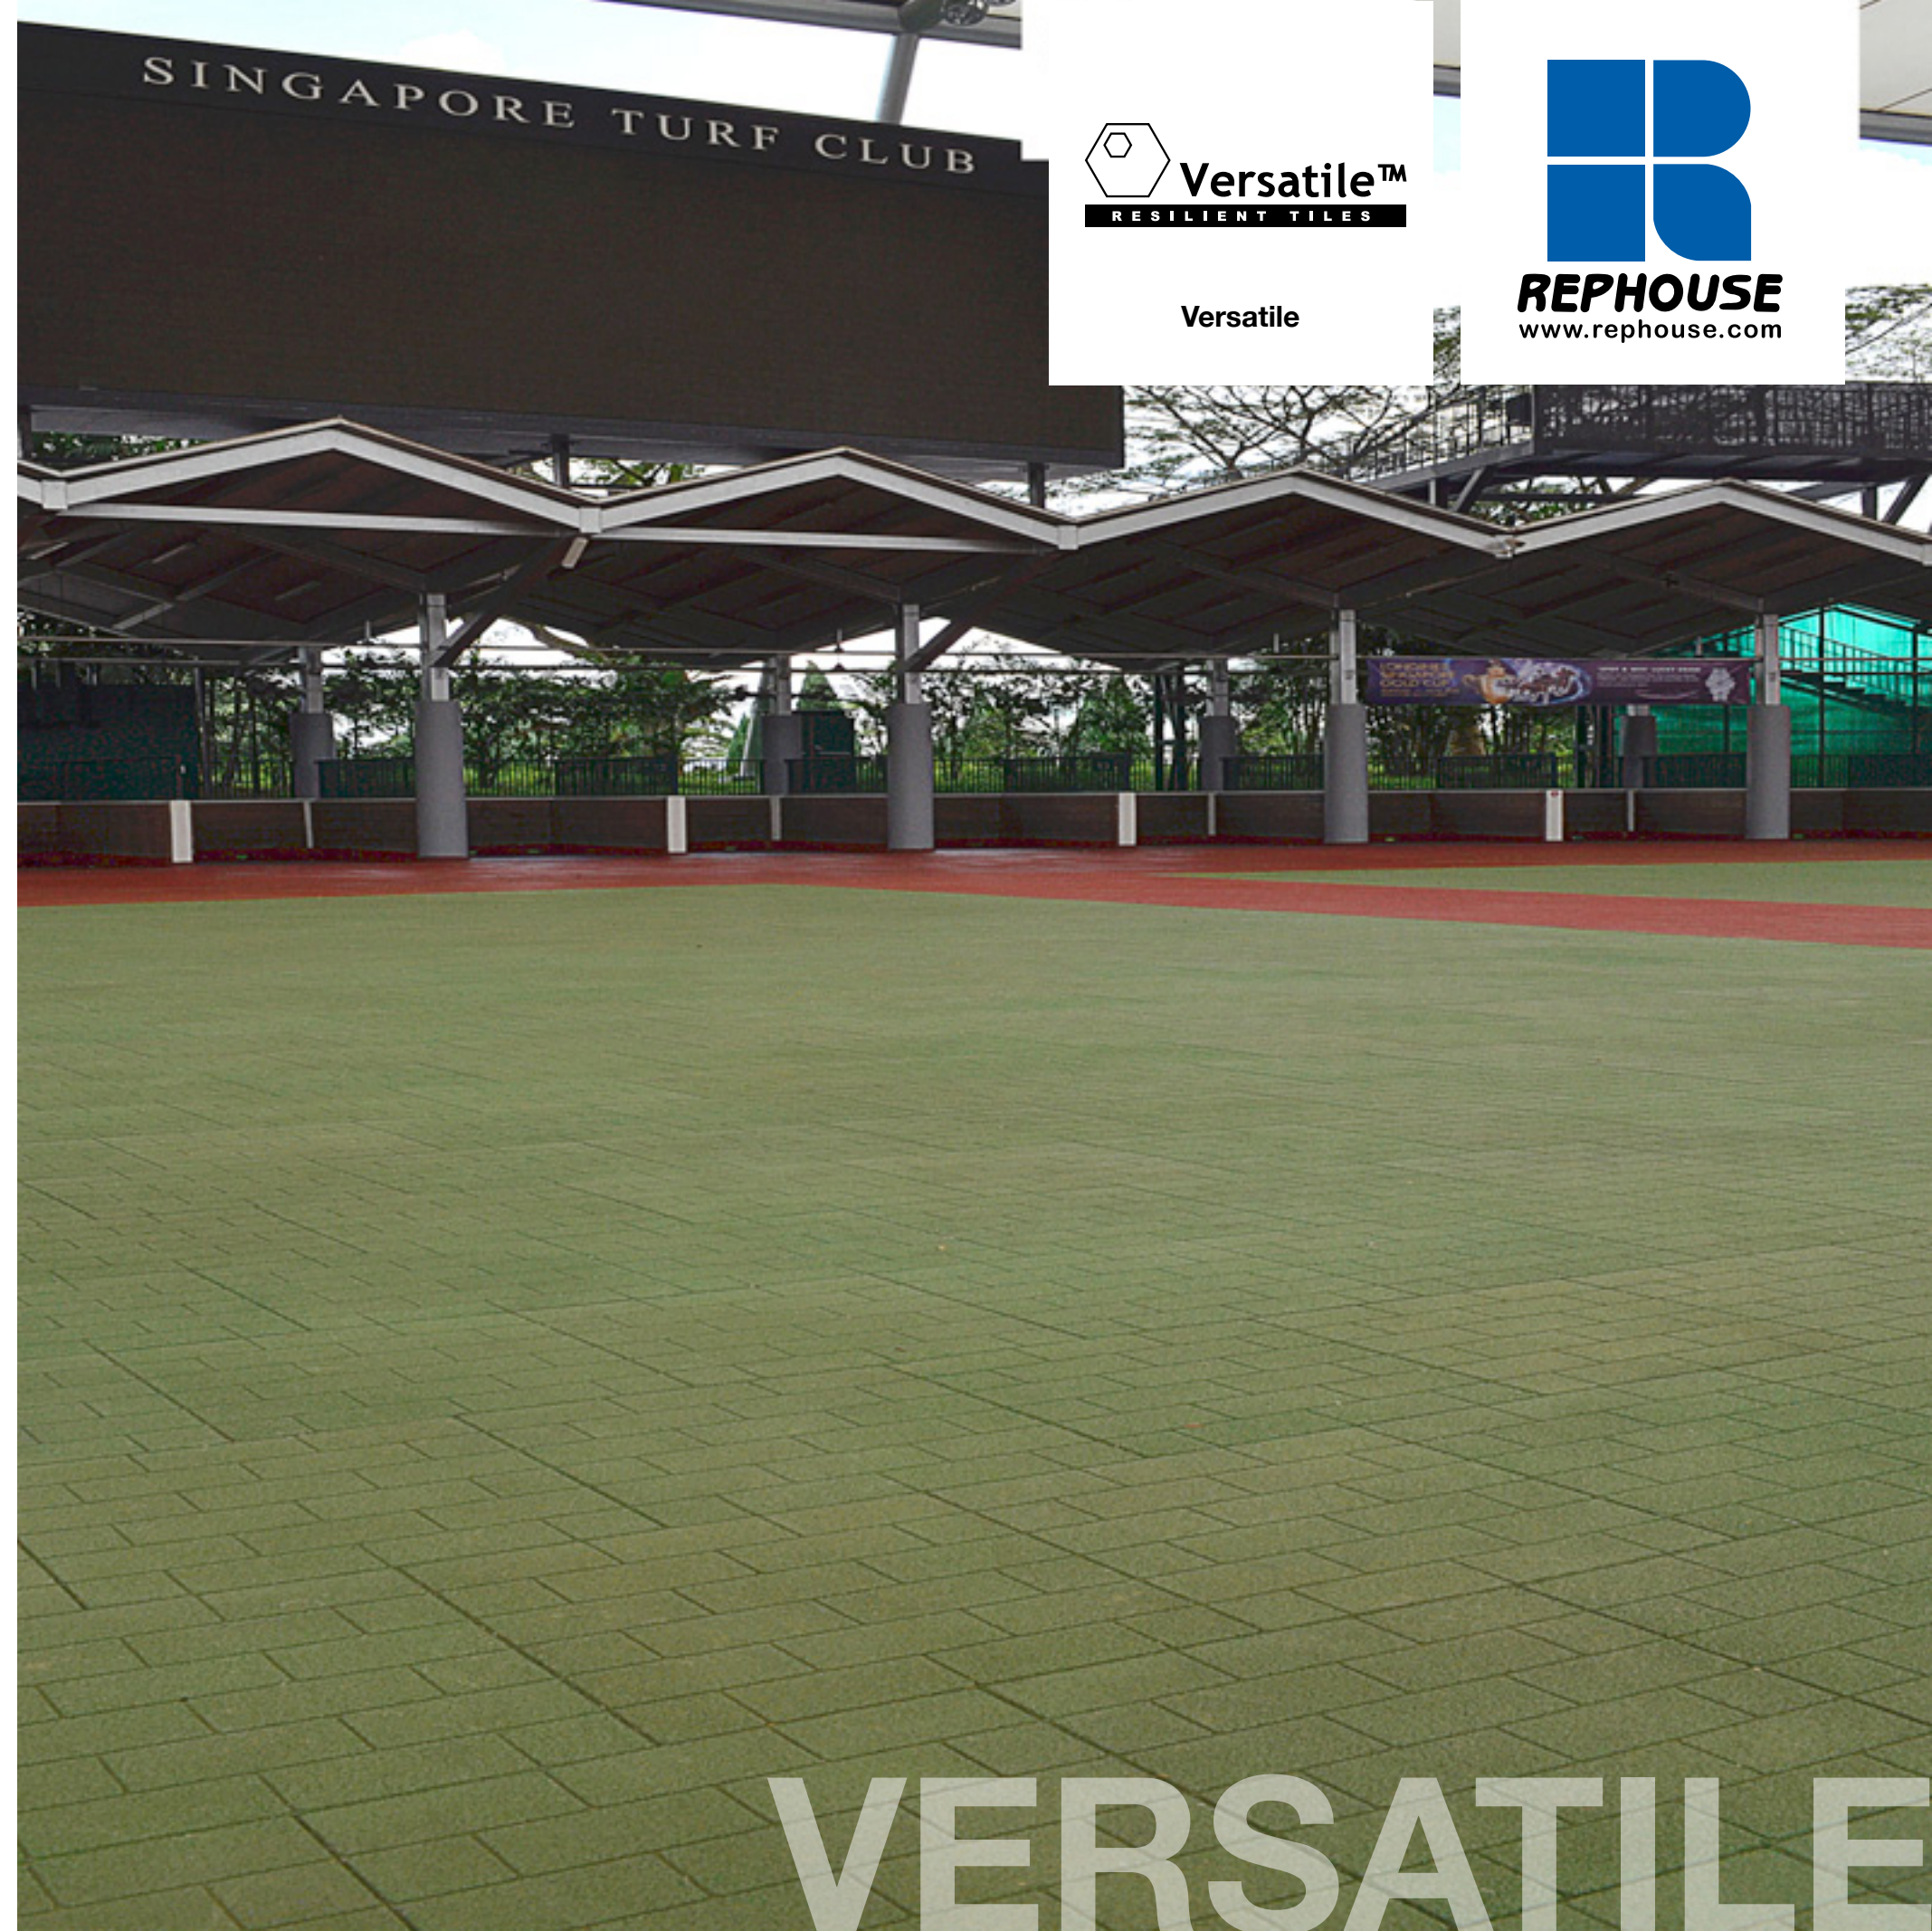

Remarkably Versatile.

Versatile™ Modular Rubber Tiles

- Modular rubber tiles
- Fully elastic, weather proof, frost proof, durable and slip resistant
- Suited to a multitude of outdoor or indoor applications
- Durable and long lasting
- Low maintenance

Versatile

REPHOUSE
www.rephouse.com

VERSATILE