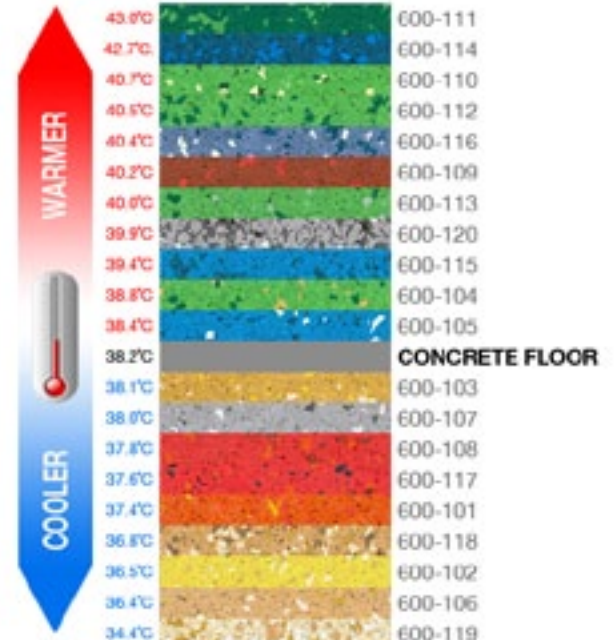

REPHOUSE
www.rephouse.com

Neo *flex*™

RESILIENT FLOORING

for Pool Surrounds

The safe choice.

Neoflex™ 600 Series for Pool Surrounds

- 100% Synthetic Colored EPDM Rubber
- Suitable for indoor or outdoor pools
- Chemically resistant
- Non-slip
- No sharp edges
- Anti-microbial treatment
- Will not crack or split
- suited for:
 - pool surrounds
 - changing rooms
 - patios
 - terraces

600-116

600-117

600-118

600-119

600-120

Or design your own color.

Visit www.rephouse.com and use our ThinkColor™ program to design your own 600 Series color, like the examples below.

Neoflex 600 Series
for Pool Surrounds

Neoflex 600 Series
for Pool Surrounds

REPHOUSE
www.rephouse.com

General Specifications

Thickness	3 - 12 mm (1/8" - 1/2")	
Roll Length	10 -25 m (50')	
Roll Width	1.2 m (4')	
Density	± 1,300 kg/m ³ (81.04 lbs/cu. ft.)	
Resilience	40%	DIN 18032
Tensile Strength	0.91 N/mm ²	DIN 18032
Tear Strength	9.7 N/mm	ASTM D624
Taber Abrasion	0.66 gr	ASTM C504
Shore Hardness A	60	ASM D2240
Remaining Indentation	0.05 mm	DIN 53960
Noise Absorption	13dB [4 mm]	EN 20140/ISO 140
Flammability	Class 1 (Sport Use)	ASTM D2859
Flammability	Cfl-s1 (Commercial Use)	EN 13501
Flammability	Class 1 (Commercial Use)	ASTM E648
Coefficient of Friction	Dry 1.1, Wet 1.03	
Slip Resistance	R10	ANZS 4596:1999
Thermal Stability	-40°C to 100°C	
		ASTM C1026

Relative Temperature Comparison

Neoflex™
RESILIENT FLOORING

Neoflex 600 Series
for Pool Surrounds

REPHOUSE
www.rephouse.com

Neoflex™
RESILIENT FLOORING

Neoflex 600 Series
for Pool Surrounds

REHOUSE
www.rehouse.com