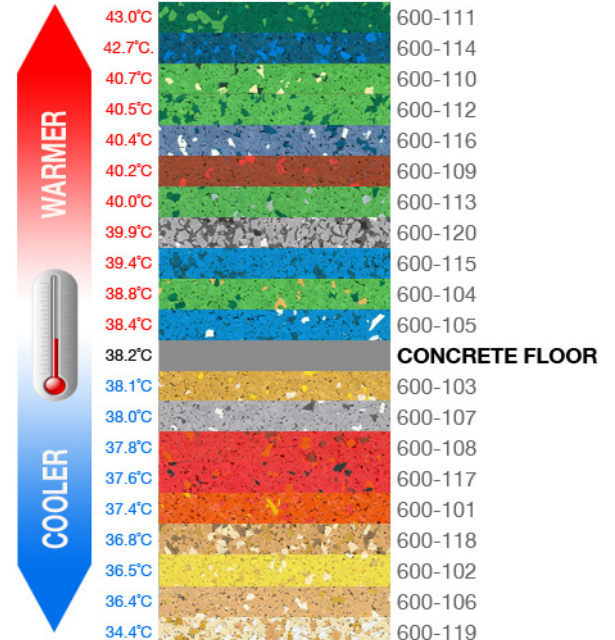

Relative Temperature Comparison