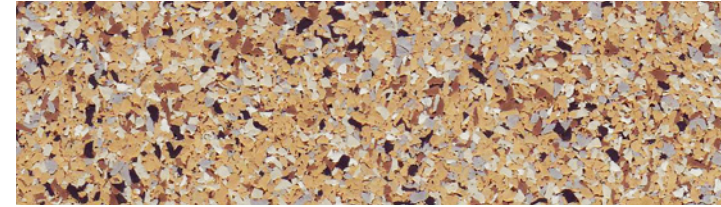

Neo *flex*TM

RESILIENT FLOORING

for Pool Surrounds

The safe choice.

Neoflex™ 600 Series for Pool Surrounds

- 100% Synthetic Colored EPDM Rubber
- Suitable for indoor or outdoor pools
- Chemically resistant
- Non-slip
- No sharp edges
- Anti-microbial treatment
- Will not crack or split
- suited for:
 - pool surrounds
 - changing rooms
 - patios
 - terraces

600-108

600-109

600-110

600-111

600-112

600-113

600-114

600-115

600-116

600-117

600-118

600-119

600-120

Or design your own color.

Visit www.rephouse.com and use our ThinkColor™ program to design your own 600 Series color, like the examples below.

Neoflex 600 Series
for Pool Surrounds