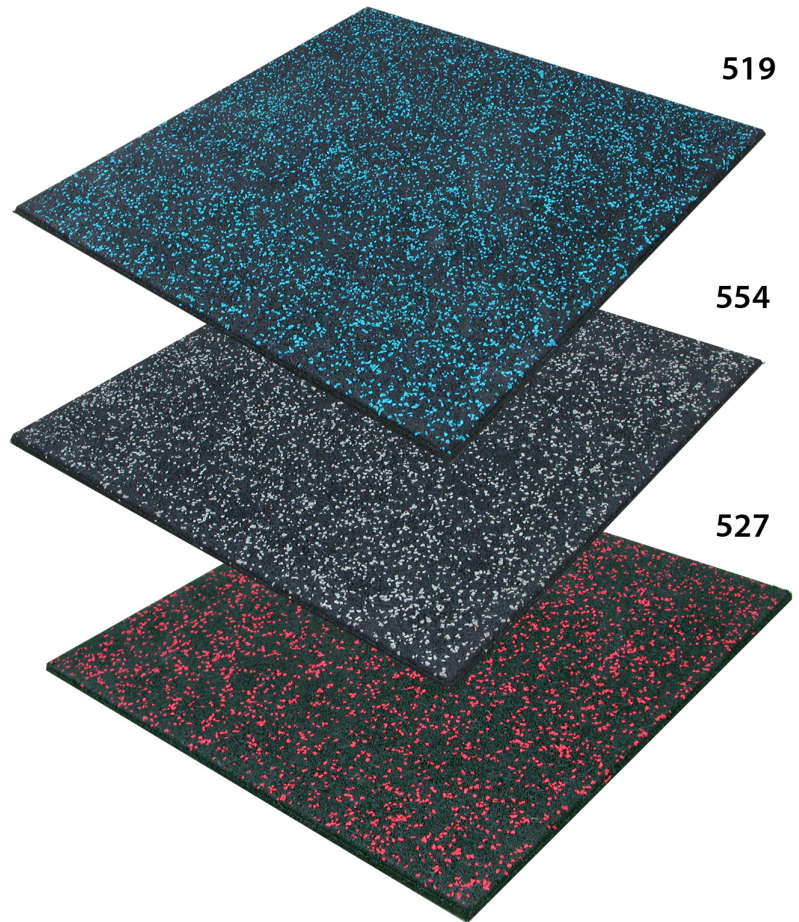

SAFETY PLAY TILES **GALAXY** TYPE

Sizes: 505 mm x 505 mm
605 mm x 605 mm
1010 mm x 1010 mm

Thickness: 25 mm to 100 mm

www.rephouse.com